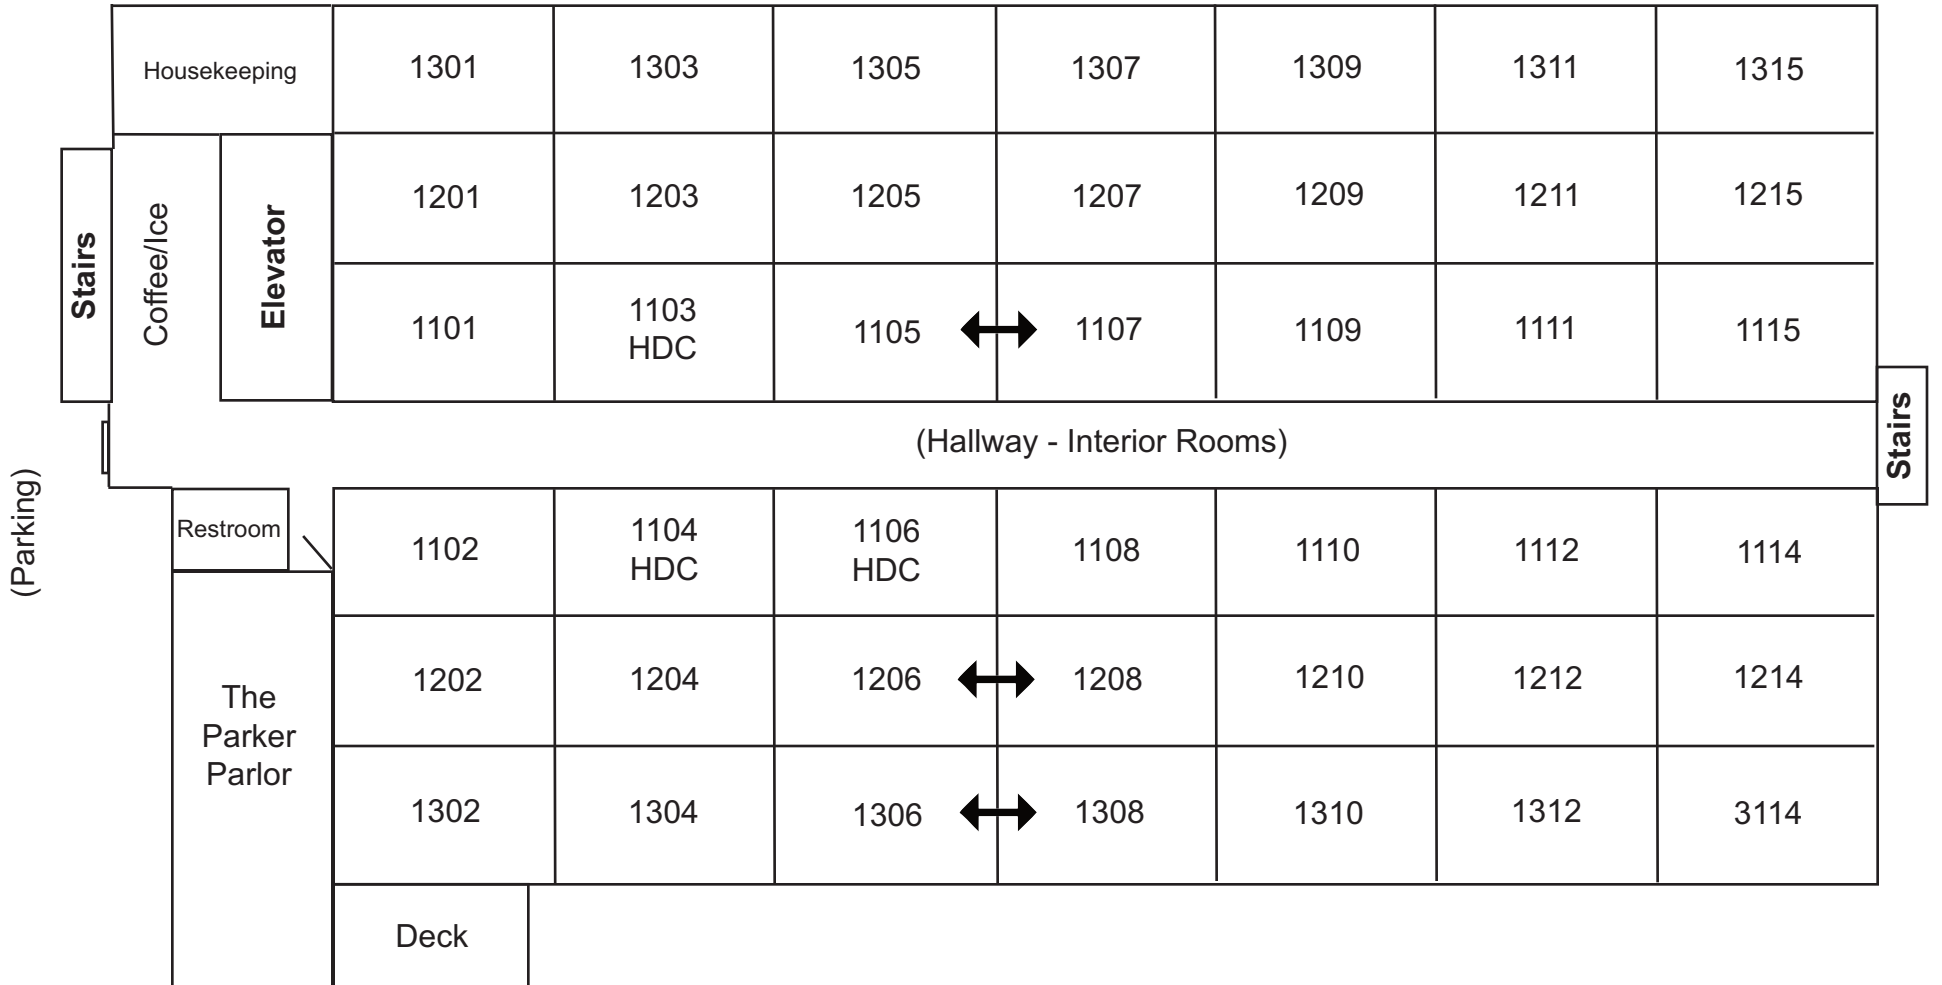

Robertson Inn

(Parking)

The Frederica River

↔ = Connecting Rooms
 HDC = Handicap
 Odd # = Riverside View
 Even # = Marshside View
 2nd # = Indicates Floor